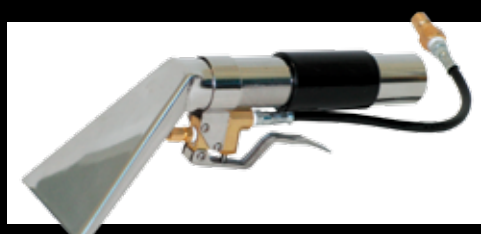

The Ultimate Power in Auto Detailing

When Quality Counts, Count On Mytee

**Easy Open Lids
- No Twisting!**

**High Switches
- No Bending!**

For Your Local Distributor See www.mytee.com

Optional Dry Vacuum Attachment Available

On-board Hose Storage Hanger

Our new improved HP100 detail extractor offers detailers even more power and versatility in the field. Now featuring an on-board dryer outlet, with attachments for drying both the exterior and interior of a vehicle. It literally **blows the competition away.**

Blower Attachment For Drying Exterior

Durable Stainless Steel Detail Tool

Blower Attachment For Drying Interior